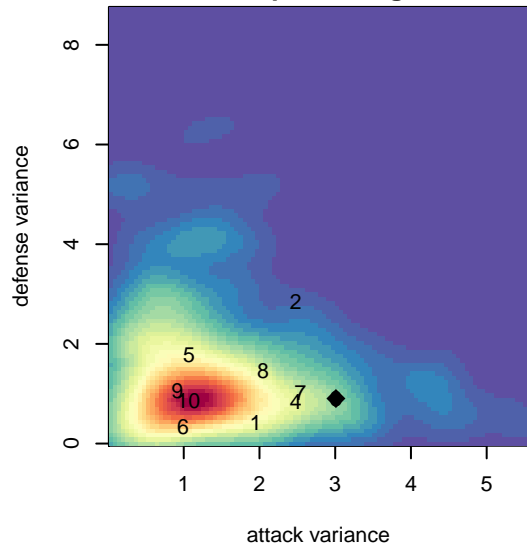

**attack and defense variance (black dot)
relative to other teams
and top 10 in region**