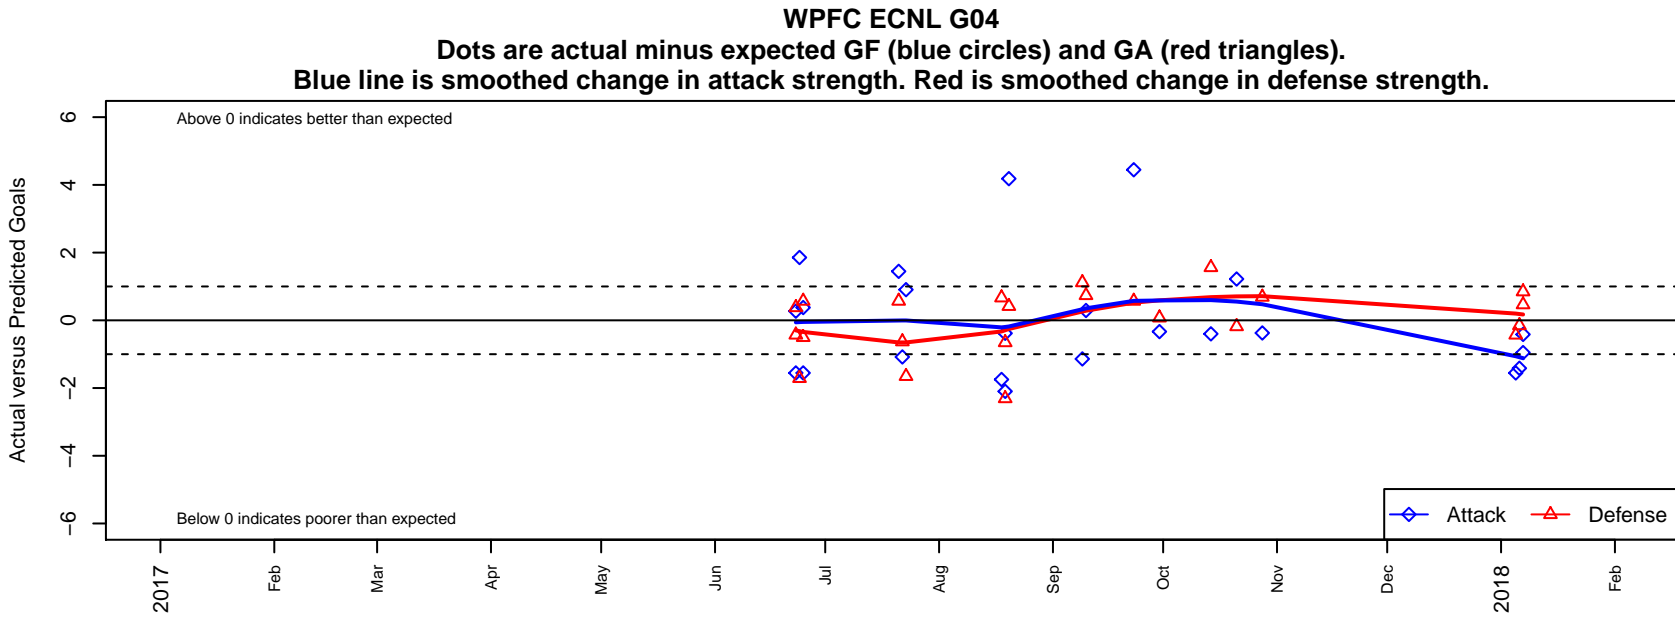

**attack and defense variance (black dot)
relative to other teams
and top 10 in region**

**attack and defense rating
relative to others at age
and all opponents in last 13 months**

WPFC ECNL G04

Washington Premier FC
Tacoma, WA
G04 total strength=1767
attack=25.07 defense=32.43
fall league = RCL G04 Div 1

alt names used:
WPFC G04 ECNL
WPFC G04 ECNL (WA)
WPFC G04 ECNL A
WPFC 04ECNL

Venues played:
2017 Rainier Challenge Copa U14
2017 Nike Crossfire Challenge Super Group U'
2017 NW Champions Cup GIRLS 03
2017 RCL G04 Div 1
2017 PacNW Winter Classic 2004 Premier