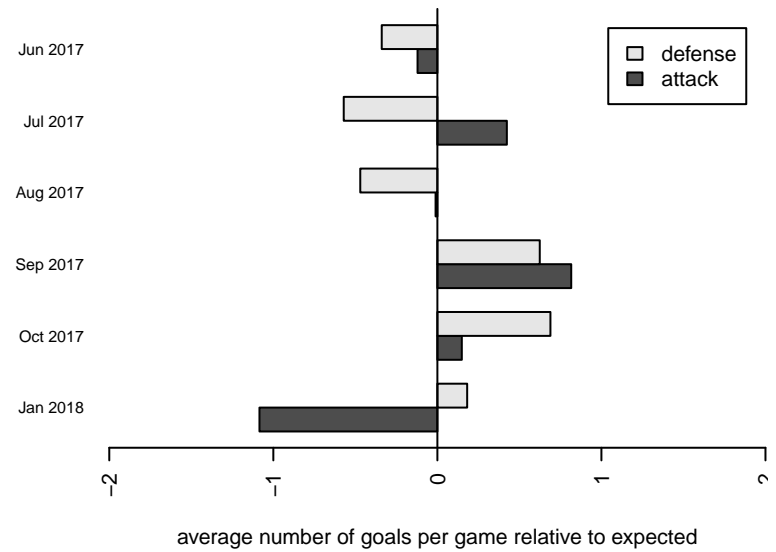

Performance relative to 13 month average