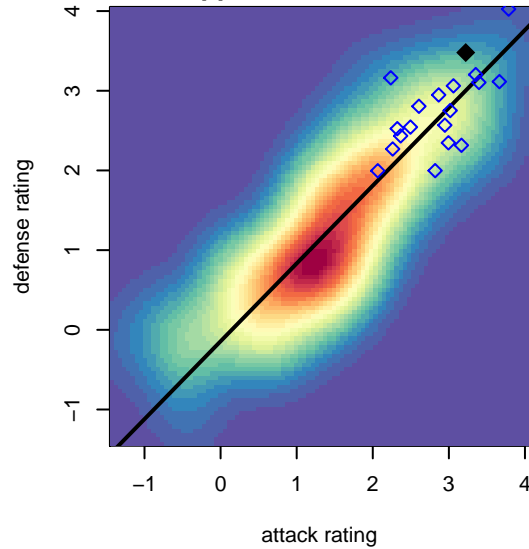

**attack and defense rating
relative to others at age
and all opponents in last 13 months**