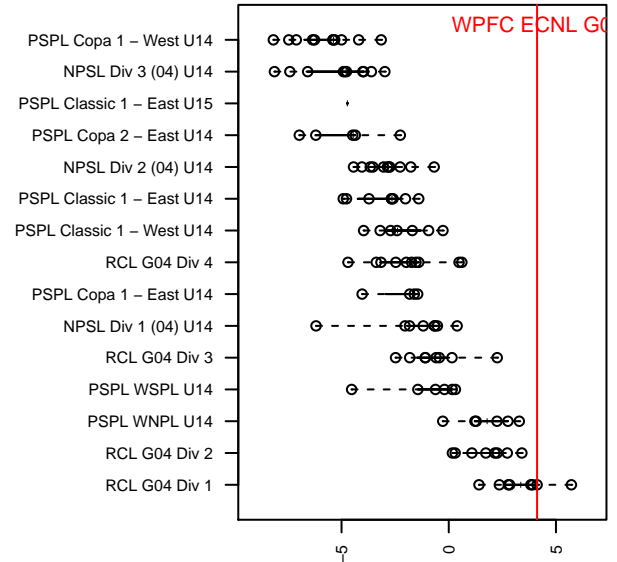

**attack and defense rating
relative to others at age
and all opponents in last 13 months**