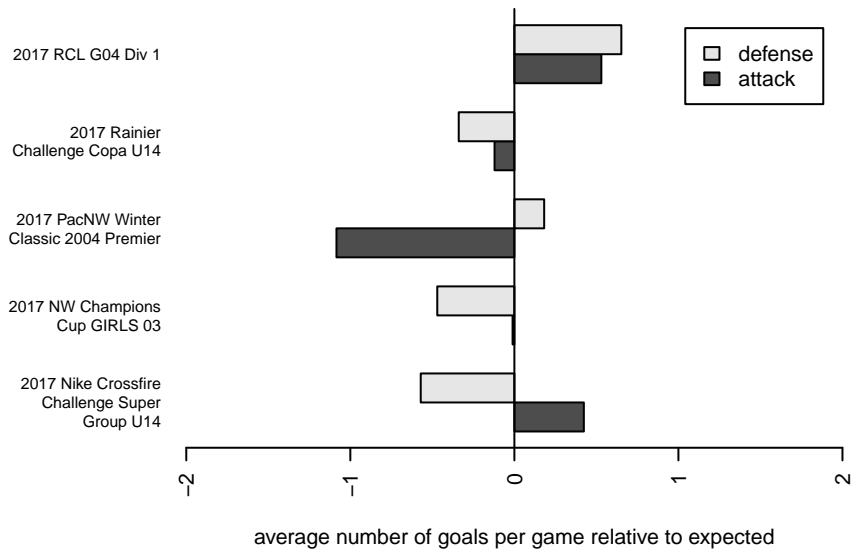

Performance relative to 13 month average